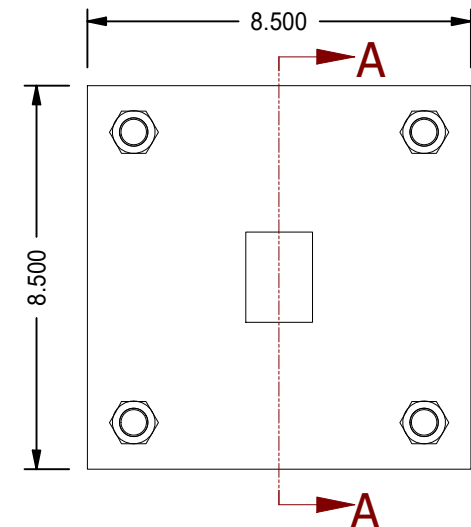

1

2

A

A

B

B

B

B

1

2

DATE	INTL	DESCRIPTION	REV

MODEL NUMBER:

TITAN WORLDWIDE INC.
75 ton 5000 LBS.
 Clear Fall in operation, in case of power. One that stands out for
 greatest of achievement!

PHONE: 807-474-5337 FAX: 807-623-5692 EMAIL: info@titanworldwide.com WEB: www.titanworldwide.com

701 MONTREAL STREET
 THUNDER BAY, ON
 P7E 3P-2
 CANADA
 TEL: 807-474-5337
 FAX: 807-623-5692
 www.titanworldwide.com

PROJECT/CUSTOMER INFO:		DSGND:	DATE: 2013-03-07
		CAPACITY:	250 PSI
		WEIGHT:	167.043 lbmass
SHEET SIZE: A	SHEET: 1 OF 1	FILENAME:	TRP8.00MP3LU14X24.00.idw
TITLE: TRP8.00MP3LU14X24.00			
DRAWING No:			REVISION: