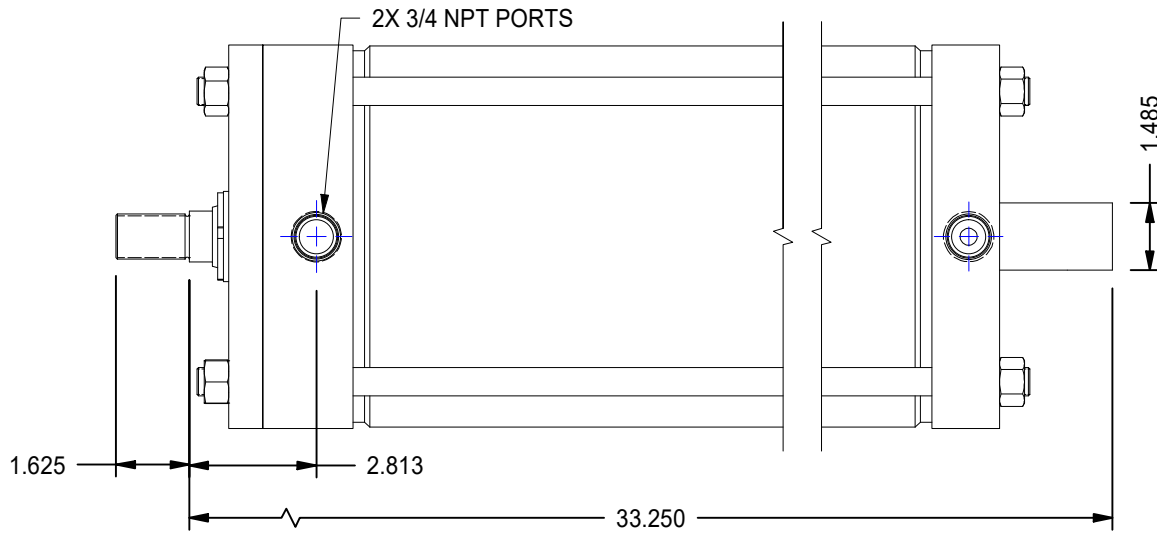

1

2

A

A

B

B

B

B

1

2

DATE	INTL	DESCRIPTION	REV

MODEL NUMBER:

TITAN WORLDWIDE INC.
75 ton 5000 LBS.
Clear Fall in operation, in case of power. One that stands out for
greatest of achievement!

PHONE: 807-474-5337 FAX: 807-623-5692 EMAIL: info@titanworldwide.com WEB: www.titanworldwide.com

701 MONTREAL STREET
THUNDER BAY, ON
P7E 3P-2
CANADA
TEL: 807-474-5337
FAX: 807-623-5692
www.titanworldwide.com

PROJECT/CUSTOMER INFO:		DSGND:	DATE: 2013-03-07
		CAPACITY:	250 PSI
		WEIGHT:	167.043 lbmass
SHEET SIZE: A	SHEET: 1 OF 1	FILENAME:	TRP8.00MP3LU14X24.00.idw
TITLE: TRP8.00MP3LU14X24.00			
DRAWING No:			REVISION: