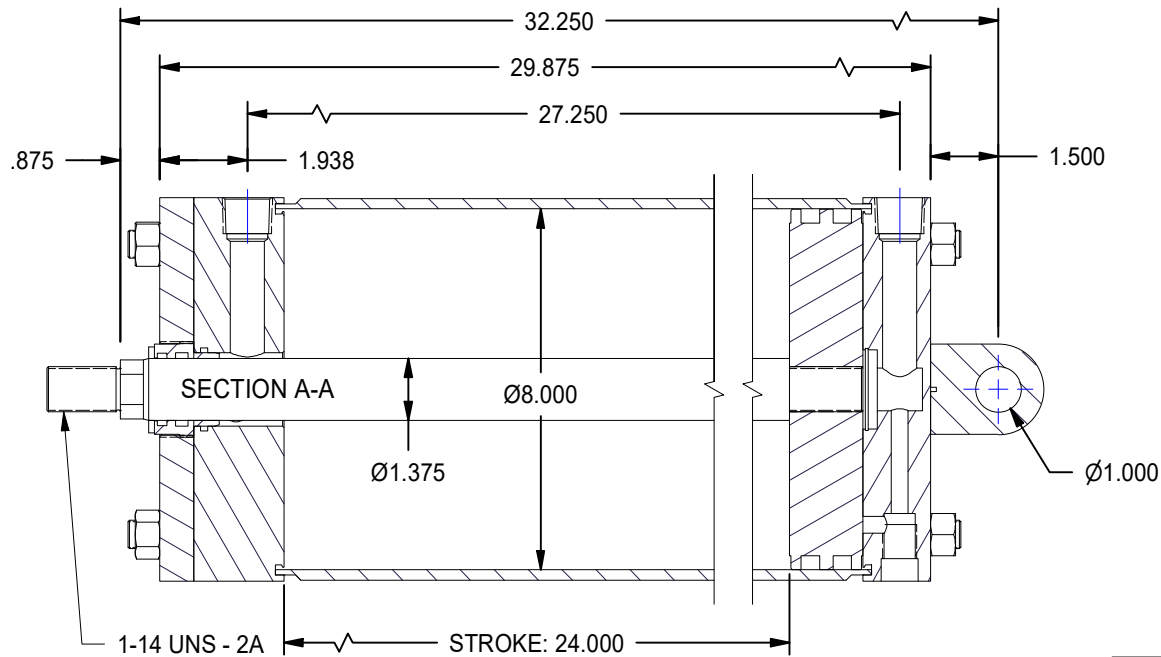

1

2

A

A

B

B

B

B

1

2

DATE	INTL	DESCRIPTION	REV

MODEL NUMBER:

TITAN WORLDWIDE INC.
75 ton 5000 LBS.
Clear Fall in operation, in case of power. One that stands out for
greatest of achievement!

PHONE: 807-474-5337 FAX: 807-623-5692 EMAIL: info@titanworldwide.com WEB: www.titanworldwide.com

701 MONTREAL STREET
THUNDER BAY, ON
P7E 3P-2
CANADA
TEL: 807-474-5337
FAX: 807-623-5692
www.titanworldwide.com

PROJECT/CUSTOMER INFO:		DSGND:	DATE: 2013-03-07
		CAPACITY:	250 PSI
		WEIGHT:	167.043 lbmass
SHEET SIZE: A	SHEET: 1 OF 1	FILENAME:	TRP8.00MP3LU14X24.00.idw
TITLE: TRP8.00MP3LU14X24.00			
DRAWING No:			REVISION: