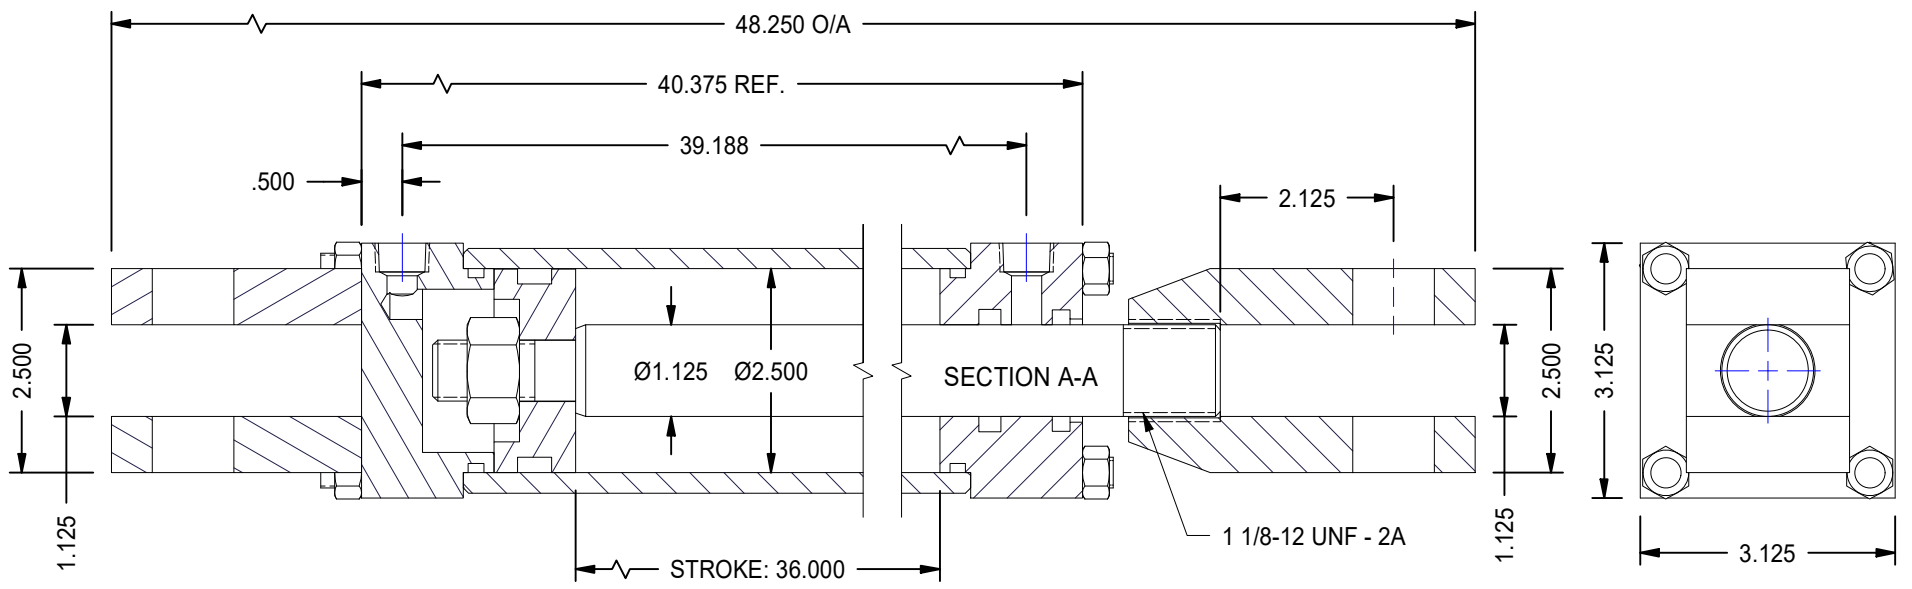

1

2

MODEL NUMBER:		PROJECT/CUSTOMER INFO:		DSGND:	DATE: 2012-07-04
 TITAN WORLDWIDE INC. <small>31 ton 3500 LBS. Clear fluid or glycerin in case of power. One that stands out for greatness of achievement!</small> PHONE: 807-474-5337 FAX: 807-623-5692 EMAIL: info@stanworldwide.com WEB: www.stanworldwide.com 701 MONTREAL STREET THUNDER BAY, ON P7E 3P-2 CANADA TEL: 807-474-5337 FAX: 807-623-5692 www.titanworldwide.com		CAPACITY:		WEIGHT: N/A	
		SHEET: A SHEET: 12 OF 12 FILENAME: TTN25TRXX.idw		TITLE: TTN25TR36	
DRAWING No:				REVISION:	

DATE	INTL	DESCRIPTION	REV

1

2