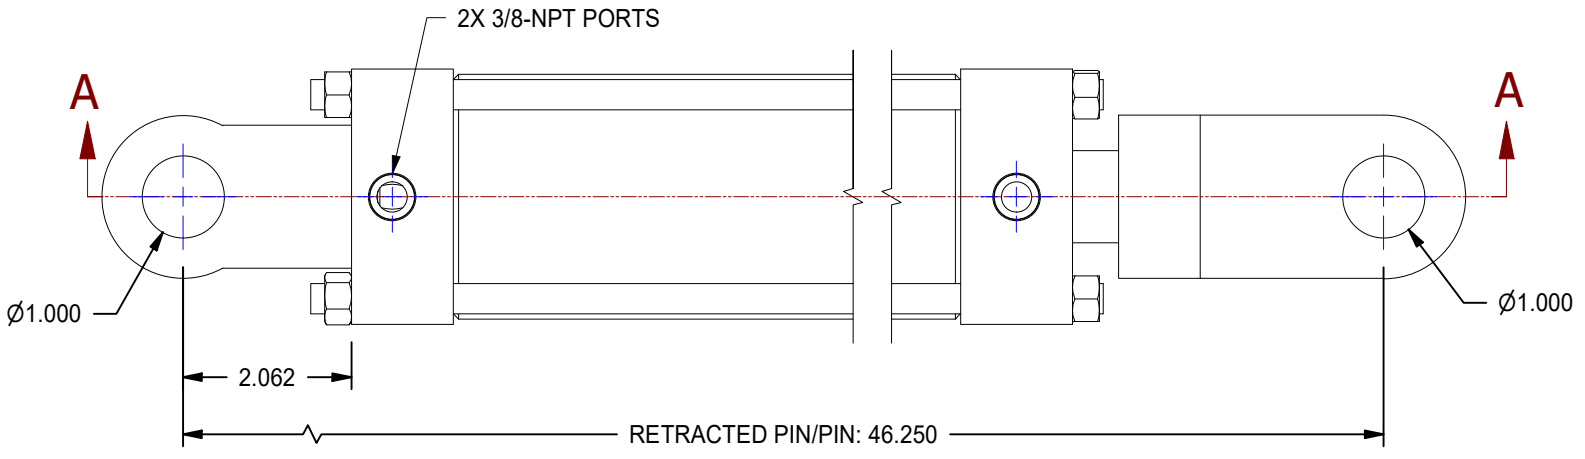

1

2

MODEL NUMBER:		PROJECT/CUSTOMER INFO:		DSGND:	DATE: 2012-07-04
 TITAN WORLDWIDE INC. <small>31 ton 3500 LBS. Clear fluid or glycerin in case of power. One that stands out for greatness of achievement!</small> PHONE: 807-474-5337 FAX: 807-623-5692 EMAIL: info@stanworldwide.com WEB: www.stanworldwide.com 701 MONTREAL STREET THUNDER BAY, ON P7E 3P-2 CANADA TEL: 807-474-5337 FAX: 807-623-5692 www.titanworldwide.com		CAPACITY:		WEIGHT: N/A	
		SHEET: A SHEET: 12 OF 12 FILENAME: TTN25TRXX.idw		TITLE: TTN25TR36	
DRAWING No:				REVISION:	

DATE	INTL	DESCRIPTION	REV

1

2