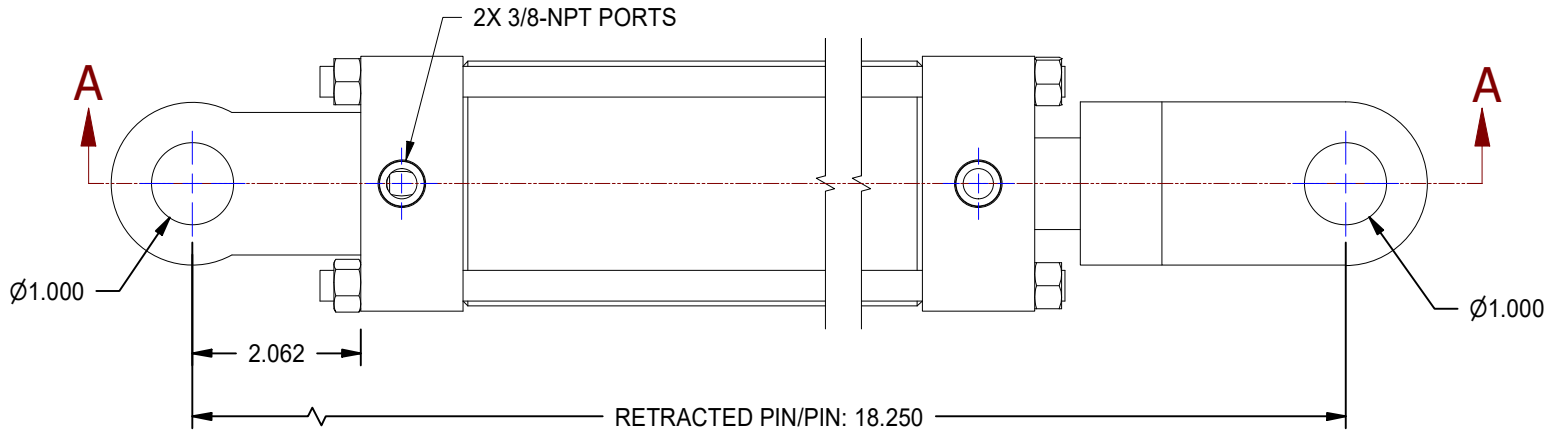

1

2

MODEL NUMBER:

701 MONTREAL STREET  
 THUNDER BAY, ON  
 P7E 3P-2  
 CANADA  
 TEL: 807-474-5337  
 FAX: 807-623-5692  
 www.titanworldwide.com

PROJECT/CUSTOMER INFO:

DSGND: DATE: 2012-07-04

CAPACITY

WEIGHT: N/A

SHEET SIZE: A SHEET: 3 OF 12 FILENAME: TTN25TRXX.idw

TITLE: TTN25TR08

DRAWING No: REVISION:

DATE	INTL	DESCRIPTION	REV

1

2