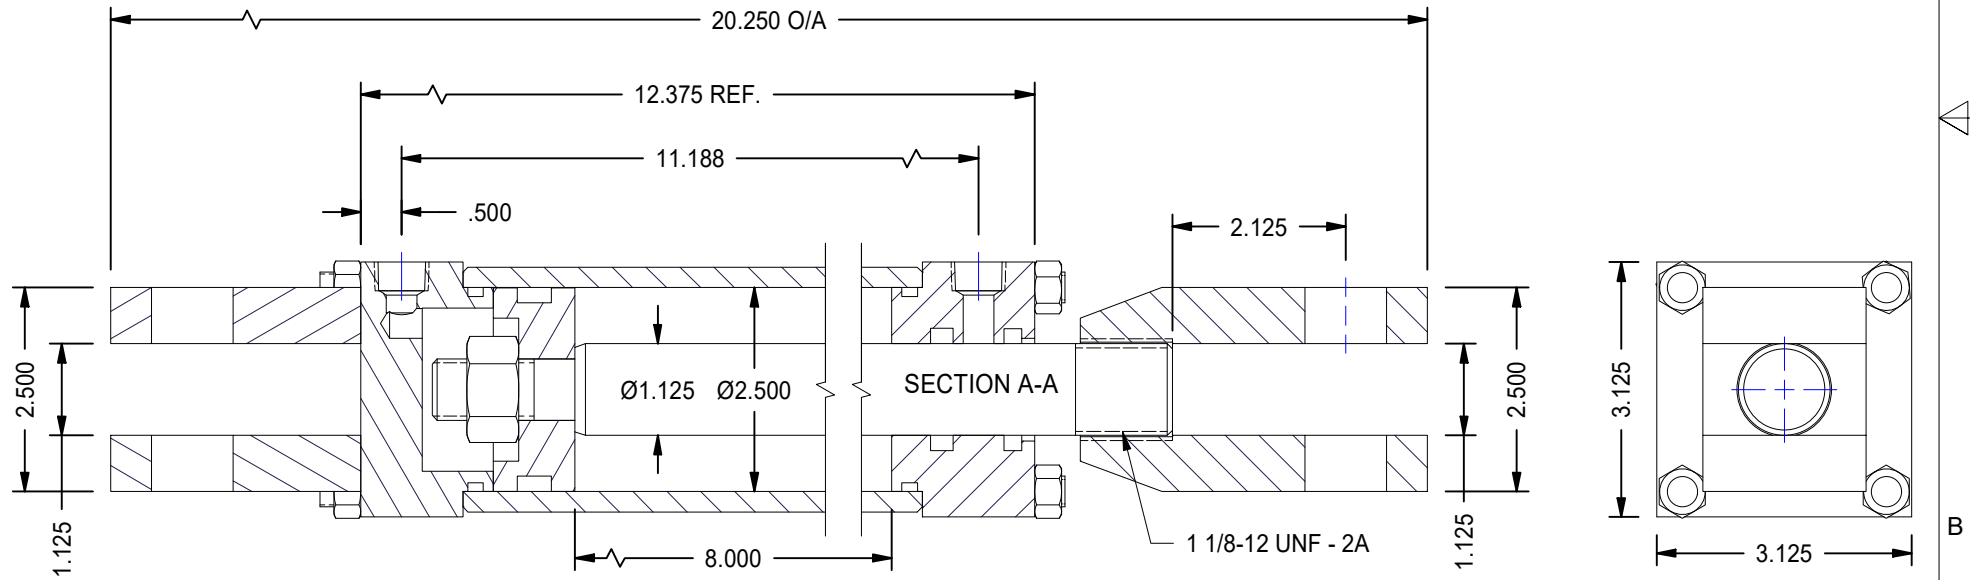

1

2

MODEL NUMBER:

701 MONTREAL STREET  
 THUNDER BAY, ON  
 P7E 3P-2  
 CANADA  
 TEL: 807-474-5337  
 FAX: 807-623-5692  
 www.titanworldwide.com

PROJECT/CUSTOMER INFO:

DSGND: DATE: 2012-07-04

CAPACITY

WEIGHT: N/A

SHEET SIZE: A SHEET: 3 OF 12 FILENAME: TTN25TRXX.idw

TITLE: TTN25TR08

DRAWING No: REVISION:

DATE	INTL	DESCRIPTION	REV

1

2